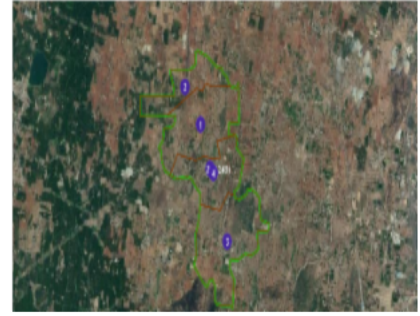

Nazri Naksha

Google Map View