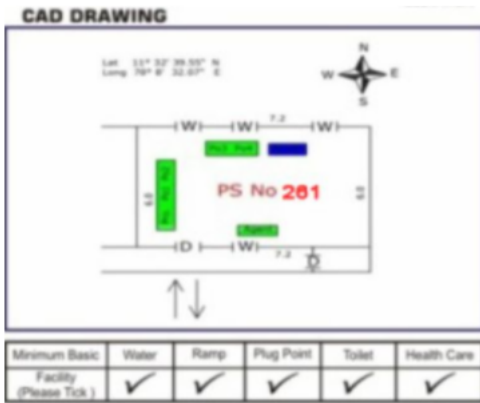

Nazri Naksha

Google Map View

Polling Station Building Front View

Polling Station Front View

Cad View

Key MAP View