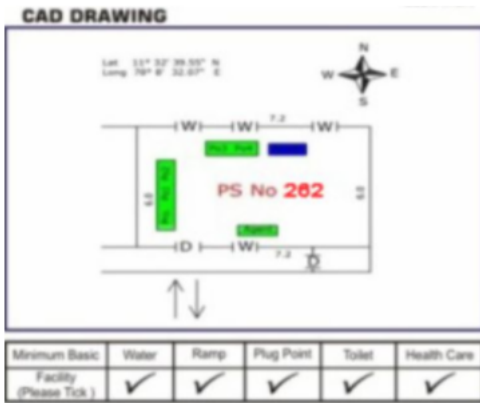

Nazri Naksha

Google Map View

Polling Station Building Front View

Polling Station Front View

Cad View

Key MAP View