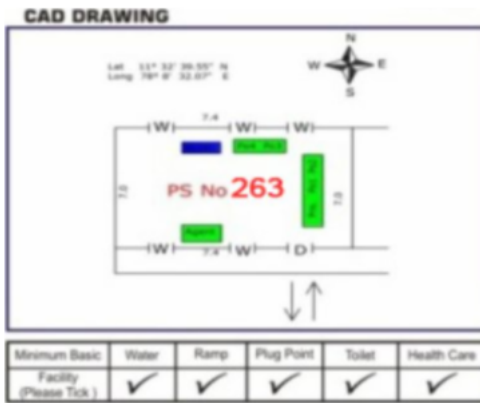

Nazri Naksha

Google Map View

Polling Station Building Front View

Polling Station Front View

Cad View

Key MAP View