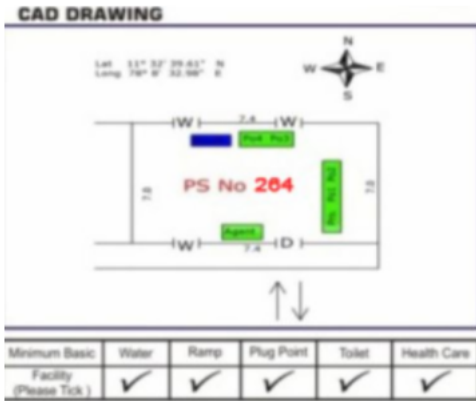

Nazri Naksha

Google Map View

Polling Station Building Front View

Polling Station Front View

Cad View

Key MAP View