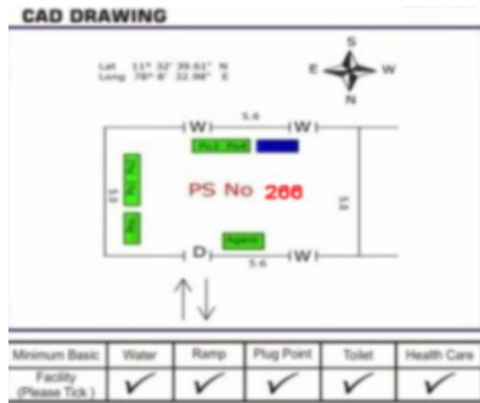

Nazri Naksha

Google Map View

Polling Station Building Front View

Polling Station Front View

Cad View

Key MAP View