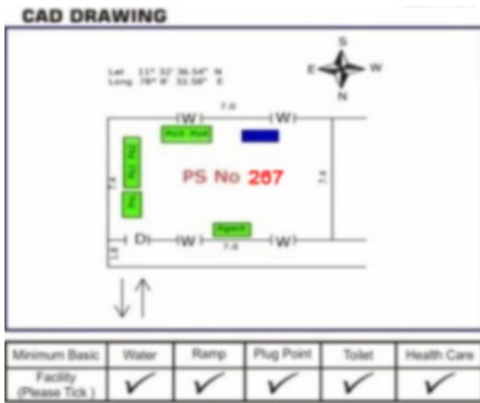

Nazri Naksha

Google Map View

Polling Station Building Front View

Polling Station Front View

Cad View

Key MAP View