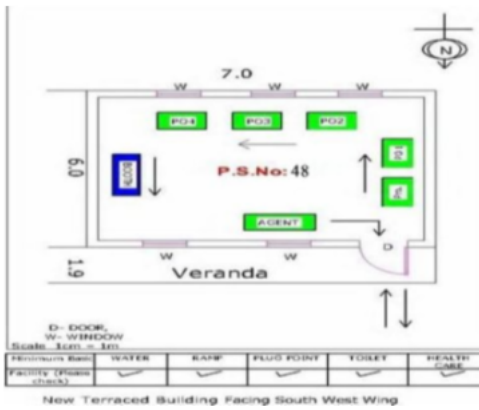

Nazri Naksha

Google Map View

Polling Station Building Front View

Polling Station Front View

Cad View

Key MAP View