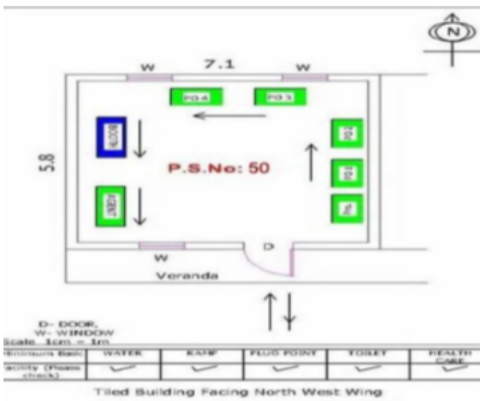

Nazri Naksha

Google Map View

Polling Station Building Front View

Polling Station Front View

Cad View

Key MAP View