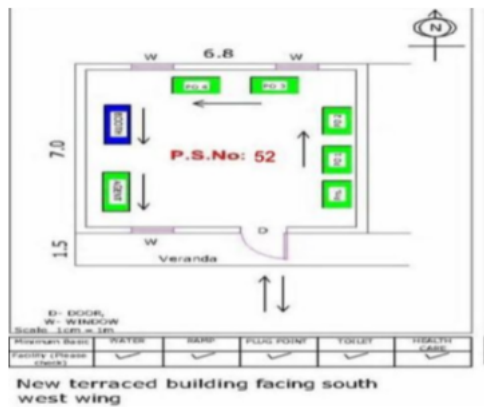

Nazri Naksha

Google Map View

Polling Station Building Front View

Polling Station Front View

Cad View

Key MAP View