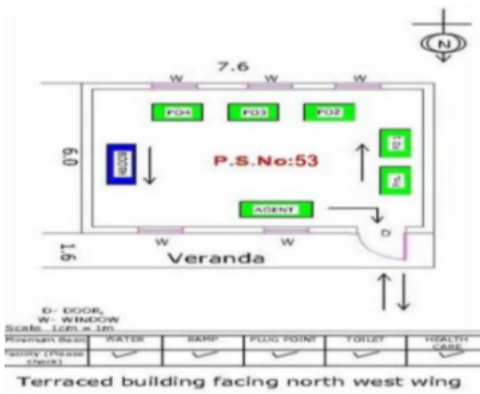

Nazri Naksha

Google Map View

Polling Station Building Front View

Polling Station Front View

Cad View

Key MAP View