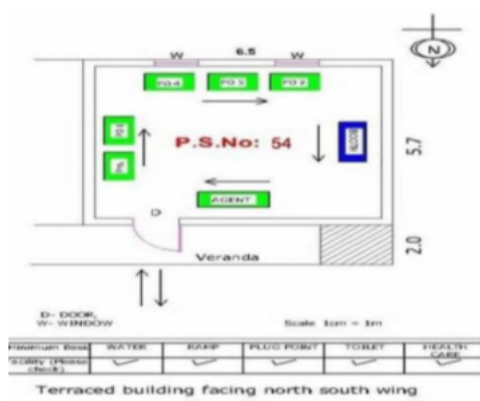

Nazri Naksha

Google Map View

Polling Station Building Front View

Polling Station Front View

Cad View

Key MAP View