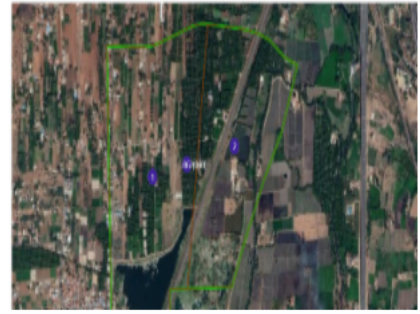

Nazri Naksha

Google Map View