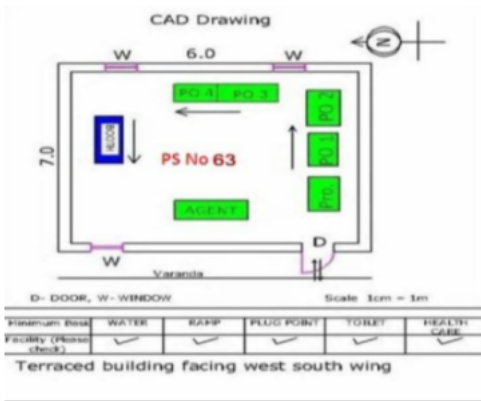

Nazri Naksha

Google Map View

Polling Station Building Front View

Polling Station Front View

Cad View

Key MAP View