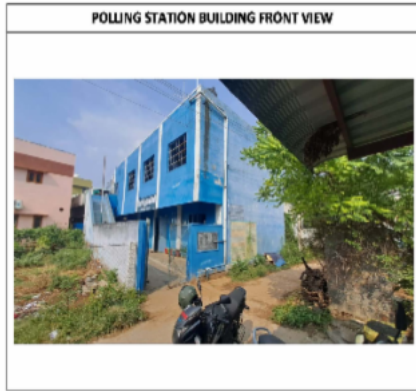

Polling Station Building Front View