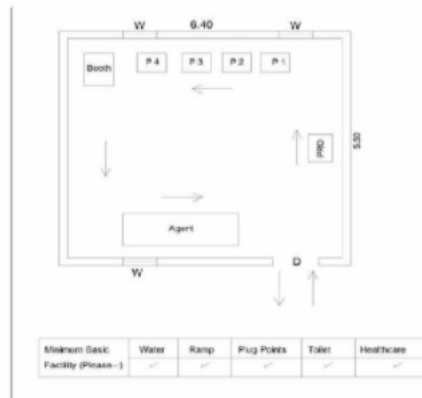

Nazri Naksha

Google Map View

Polling Station Building Front View

Polling Station Front View

Cad View

Key MAP View