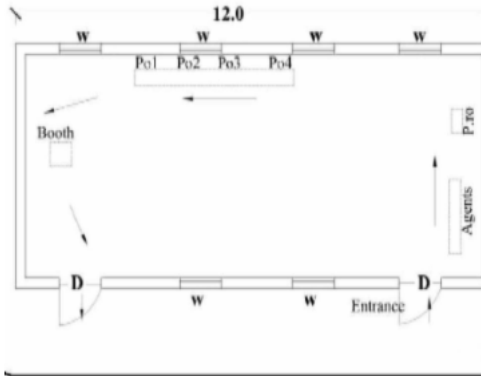

Nazri Naksha

Google Map View

Cad View