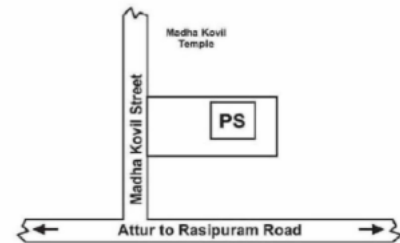

Nazri Naksha

Google Map View

Polling Station Building Front View

Polling Station Front View

Cad View

Key MAP View

Scale 1cm : 1m

Minimum Basic Facility (Please✓)	Water	Ramp	Plug Point	Toilet	Healthcare
	✓	✓	✓	✓	✓