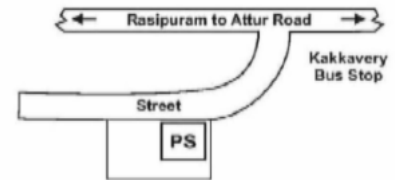

Cad View

Key MAP View

Scale 1cm : 1m

Minimum Basic Facility (Please✓)	Water	Ramp	Plug Point	Toilet	Healthcare
	✓	✓	✓	✓	✓