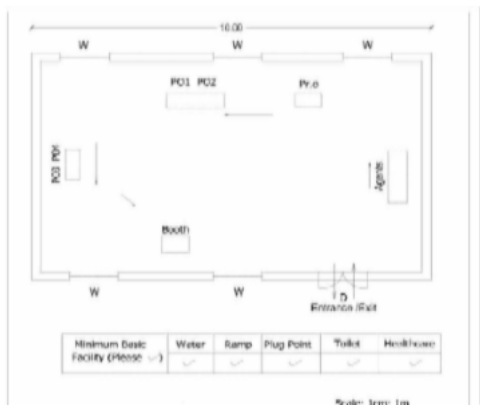

Nazri Naksha

Google Map View

Polling Station Building Front View

Polling Station Front View

Cad View

Key MAP View