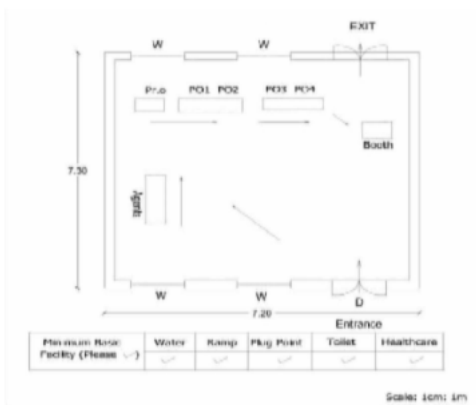

Nazri Naksha

Google Map View

Polling Station Building Front View

Polling Station Front View

Cad View

Key MAP View