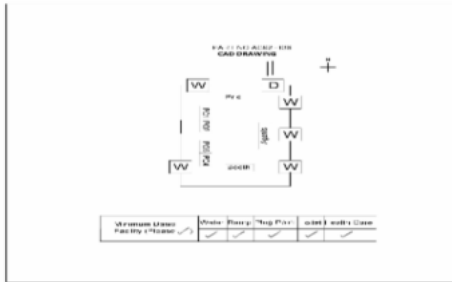

Nazri Naksha

Google Map View

Polling Station Building Front View

Polling Station Front View

Cad View

Key MAP View