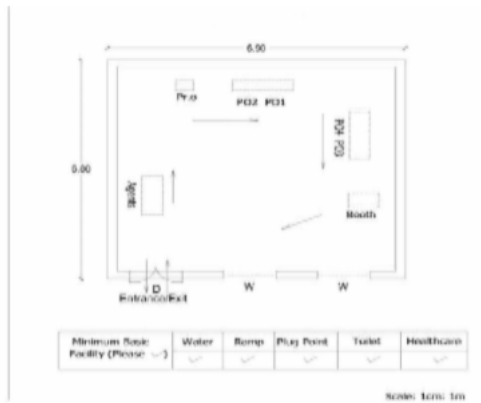

Nazri Naksha

Google Map View

Polling Station Building Front View

Polling Station Front View

Cad View

Key MAP View