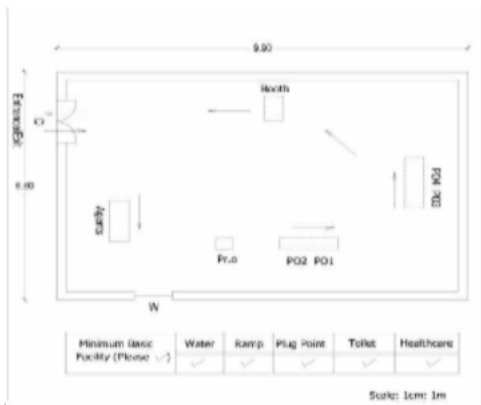

Nazri Naksha

Google Map View

Polling Station Building Front View

Polling Station Front View

Cad View

Key MAP View