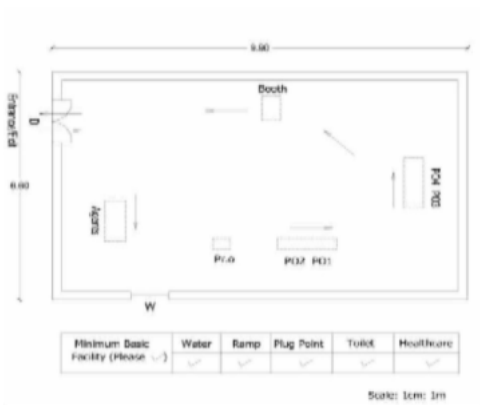

Nazri Naksha

Google Map View

Polling Station Building Front View

Polling Station Front View

Cad View

Key MAP View