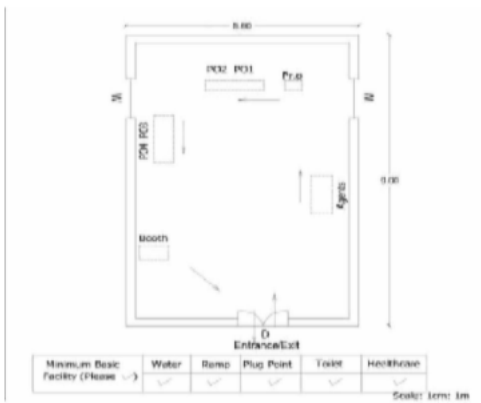

Nazri Naksha

Google Map View

Cad View