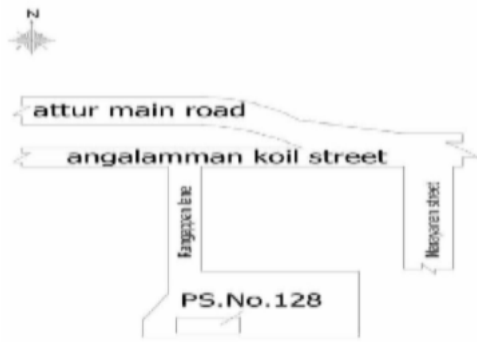

Nazri Naksha

Google Map View

Cad View