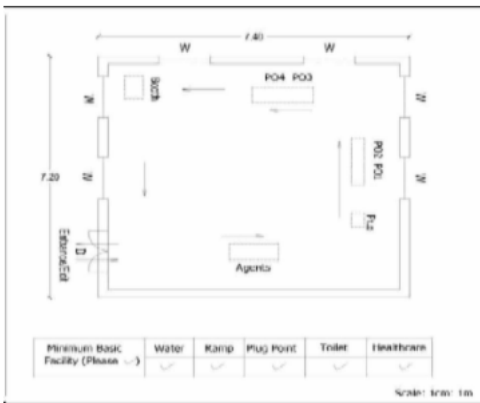

Nazri Naksha

Google Map View

Cad View