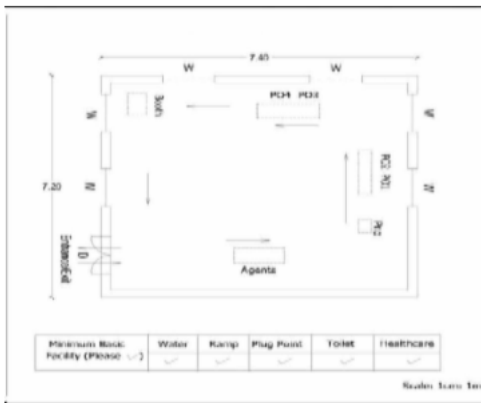

Nazri Naksha

Google Map View

Polling Station Building Front View

Polling Station Front View

Cad View

Key MAP View