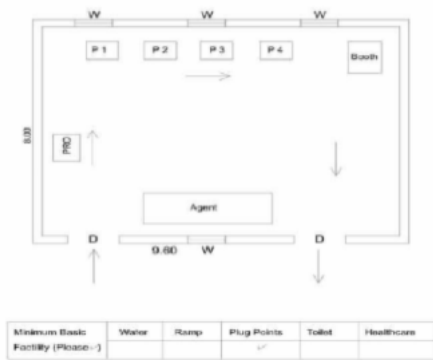

Nazri Naksha

Google Map View

Polling Station Building Front View

Polling Station Front View

Cad View

Key MAP View