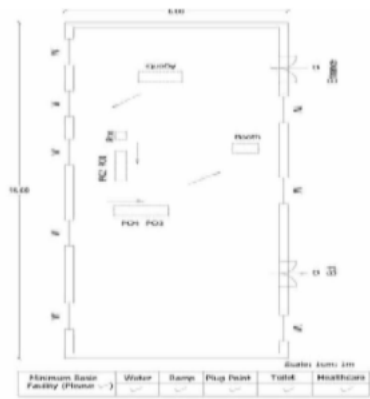

Nazri Naksha

Google Map View

Cad View