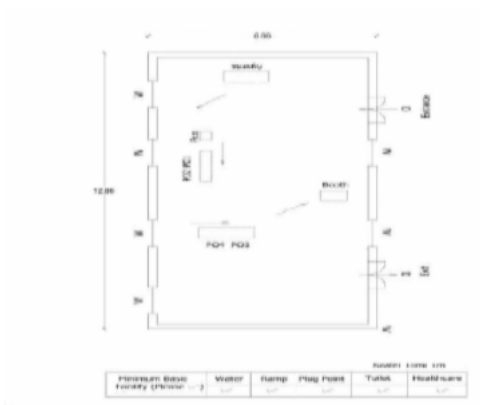

Nazri Naksha

Google Map View

Cad View