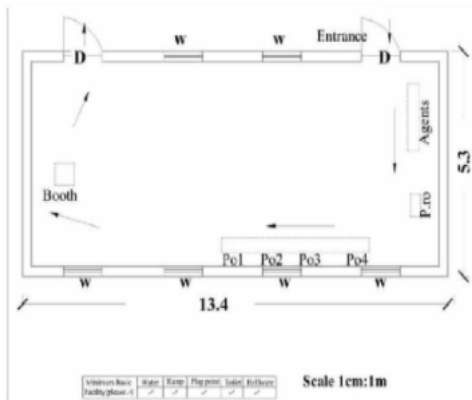

Nazri Naksha

Google Map View

Polling Station Building Front View

Polling Station Front View

Cad View

Key MAP View