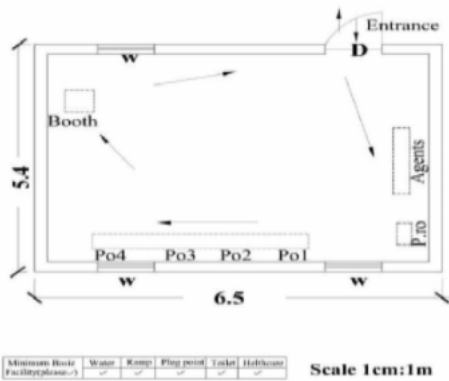

Nazri Naksha

Google Map View

Polling Station Building Front View

Polling Station Front View

Cad View

Key MAP View