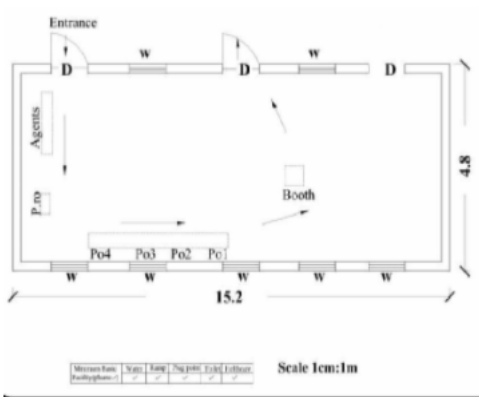

Nazri Naksha

Google Map View

Polling Station Building Front View

Polling Station Front View

Cad View

Key MAP View