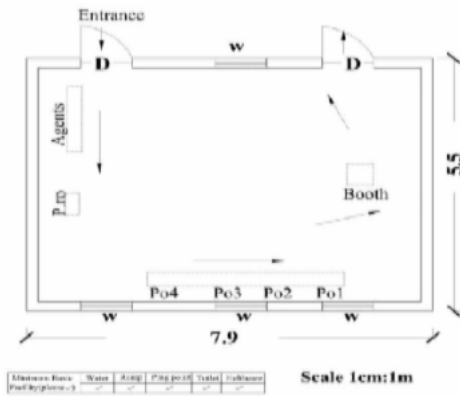

Nazri Naksha

Google Map View

Cad View