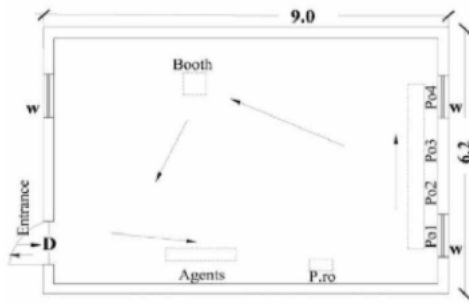

Cad View

Key MAP View

Scale 1cm:1m