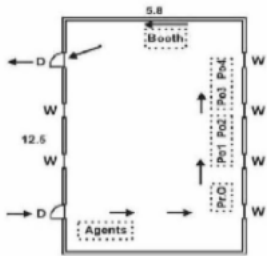

கையொப்பம்

Nazri Naksha

Google Map View

Polling Station Building Front View

Polling Station Front View

Cad View

Scale 1cm : 1m

| | | | | | |
|----------------------------------|-------|------|------------|--------|------------|
| Minimum Basic Facility (Please✓) | Water | Ramp | Plug Point | Toilet | Healthcare |
| | ✓ | ✓ | ✓ | ✓ | ✓ |