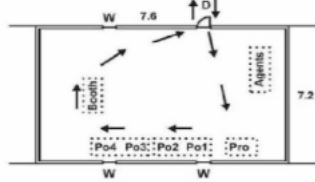

Nazri Naksha

Google Map View

Polling Station Building Front View

Polling Station Front View

Cad View

Scale 1cm : 1m

Minimum Basic Facility (Pleaser)	Water	Ramp	Plug Point	Toilet	Healthcare
	✓	✓	✓	✓	✓

Key MAP View