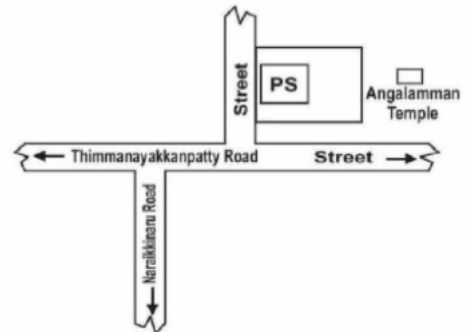

Nazri Naksha

Google Map View

Polling Station Building Front View

Polling Station Front View

Cad View

Key MAP View

Scale 1cm : 1m

Minimum Basic Facility (Please✓)	Water	Ramp	Plug Point	Toilet	Healthcare
	✓	✓	✓	✓	✓