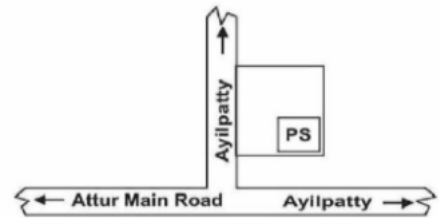

Google Map View

Polling Station Building Front View

ELEVATION

Polling Station Front View

Cad View

Scale 1cm : 1m

Minimum Basic Facility (Please✓)	Water	Ramp	Plug Point	Toilet	Healthcare
	✓	✓	✓	✓	✓

Key MAP View