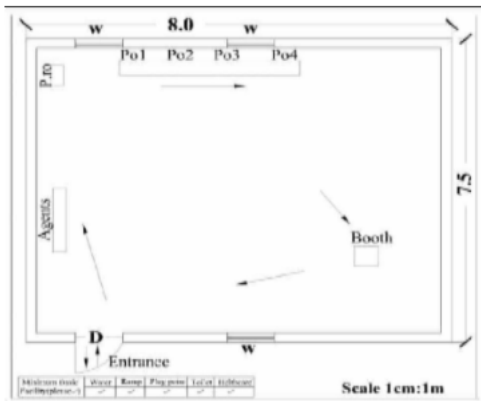

Nazri Naksha

Google Map View

Polling Station Building Front View

Polling Station Front View

Cad View

Key MAP View