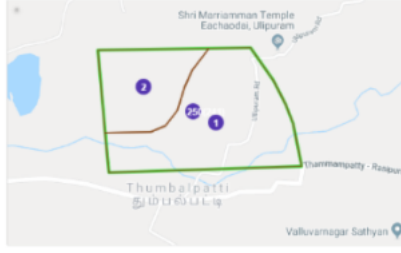

Nazri Naksha

Google Map View