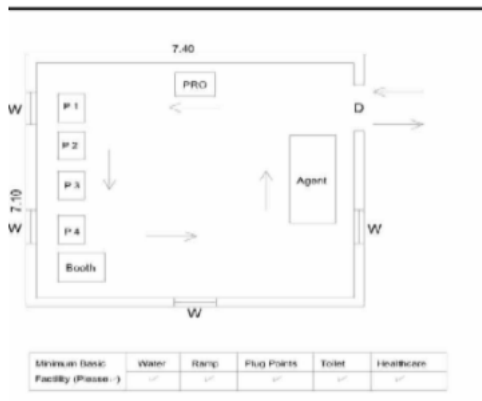

Nazri Naksha

Google Map View

Polling Station Building Front View

Polling Station Front View

Cad View

Key MAP View