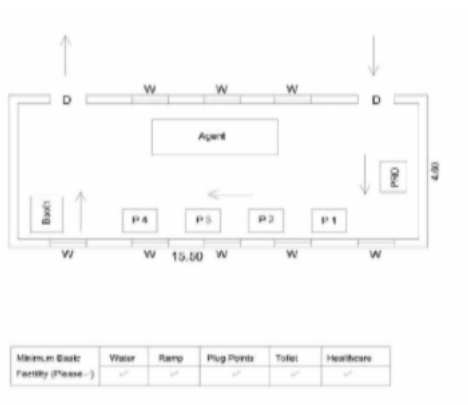

Nazri Naksha

Google Map View

Polling Station Building Front View

Polling Station Front View

Cad View

Key MAP View