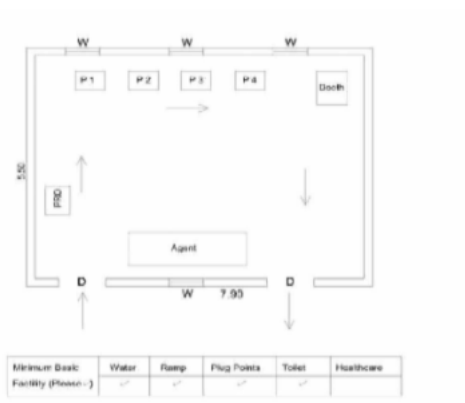

Nazri Naksha

Google Map View

Polling Station Building Front View

Polling Station Front View

Cad View

Key MAP View