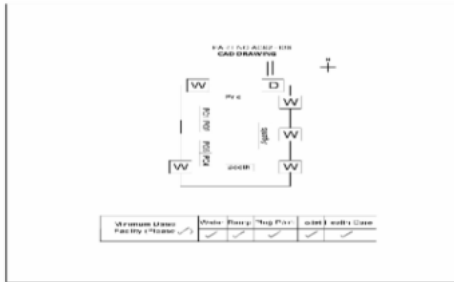

Nazri Naksha

Google Map View

Polling Station Building Front View

Polling Station Front View

Cad View

Key MAP View