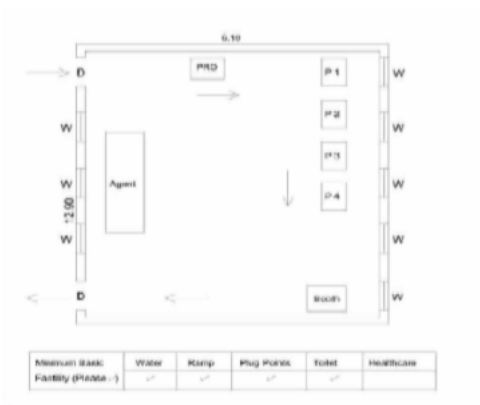

Nazri Naksha

Google Map View

Polling Station Building Front View

Polling Station Front View

Cad View

Key MAP View