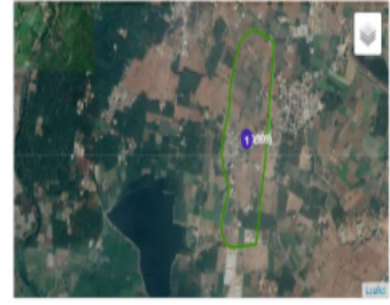

Nazri Naksha

Google Map View