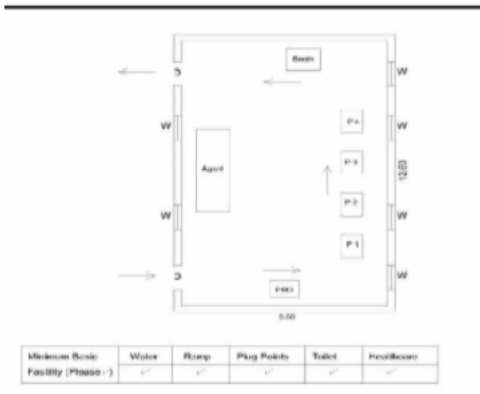

Nazri Naksha

Google Map View

Polling Station Building Front View

Polling Station Front View

Cad View

Key MAP View